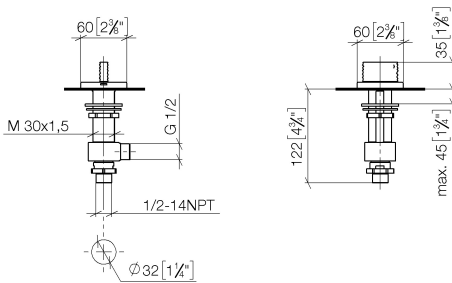

Bathtub - CL.1

Deck valve counter-clockwise closing hot - polished chrome

Article number: 20 001 706-00

- WAVE structure
- 1-1/4" hole diameter
- Flange 2-3/8" x 2-3/8"

Codes & Standards

- ASME A112.18.1/CSA B125.1
- ADA

- Fittings group in compliance with DIN 4109: 1
- (ADA)

polished chrome

Discontinued items available to order until 31.12.9999

Bathtub - CL.1

Deck valve counter-clockwise closing hot - polished chrome

Article number: 20 001 706-00

Dimensional drawing

mm [inches]

All dimensions in mm / inch = mm x 0,0394

Flow rate chart

Bathtub - CL.1

Deck valve counter-clockwise closing hot - polished chrome

Article number: 20 001 706-00

Other surface finishes

Spare parts list

Number	Item Number	Designation	Number of units
1	90 20 70 055 05-00	handle (hot)	1
2	04 17 11 058 32 90	side panel	1
3	90 90 03 132 00 90	top	1
4	04 23 10 032 78 90	fixing set	1
5	04 17 11 023 10 90	distributor	1
6	04 23 30 040 00-00	threaded connector	1
7	09 30 11 059 90	disc	1
8	09 23 10 012 90	nut	1