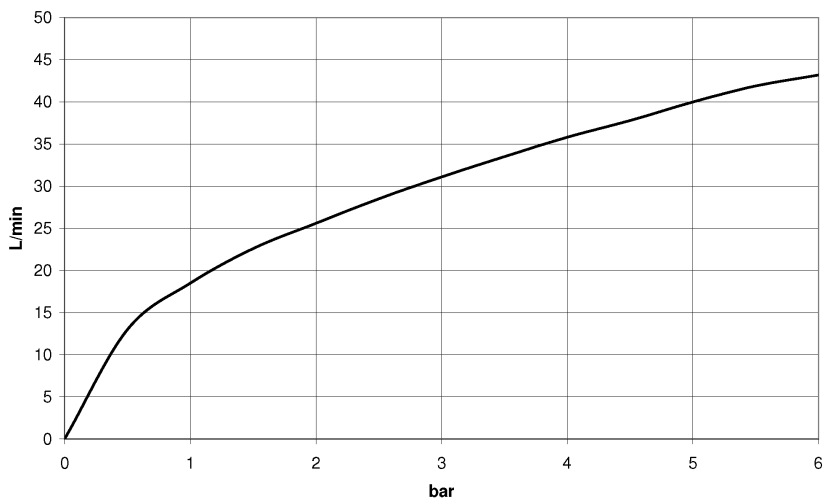

Bathtub - CL.1

Deck valve counter-clockwise closing hot - polished chrome

Article number: 20 001 706-00

- WAVE structure
- 1-1/4" hole diameter
- Flange 2-3/8" x 2-3/8"

Codes & Standards

- ASME A112.18.1/CSA B125.1
- ADA

- Fittings group in compliance with DIN 4109: 1
- (ADA)

polished chrome

Discontinued items available to order until 31.12.9999

Bathtub - CL.1

Deck valve counter-clockwise closing hot - polished chrome

Article number: 20 001 706-00

Dimensional drawing

mm [inches]

All dimensions in mm / inch = mm x 0,0394

Flow rate chart

Bathtub - CL.1

Deck valve counter-clockwise closing hot - polished chrome

Article number: 20 001 706-00

Other surface finishes